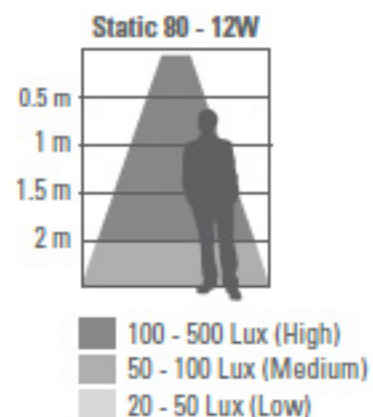

79

56

82

ø92

Luminosity

| Lamps | Voltage | Frequency | Current | Power | Flux |
|-----------|----------|-----------|---------|-------|--|
| Static 80 | 220-240V | 50-60Hz | 80mA | 12W | 510LM (warm white) 610LM (cool white) |

Indoor Distribution Curve