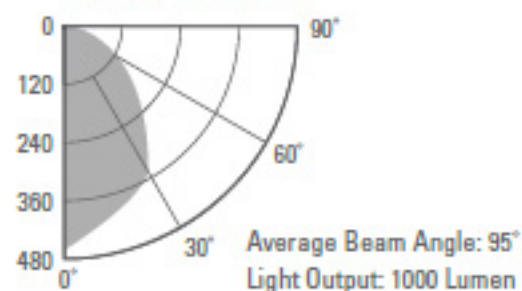

Wing Pendant series

Application

Above a table

On the ceiling

Features

- Rotational adjustment

Indoor Distribution Curve Wing Pendant I

Indoor Distribution Curve Wing Pendant II

Wing Pendant I

Dimensions

600

Luminosity

Product	Lamps	Voltage	Frequency	Current	Power	Flux
Wing Pendant I	Wing 4	220-240V	50-60Hz	80mA	14W	1000LM

Wing 4 - 14W

Wing Pendant II

Dimensions