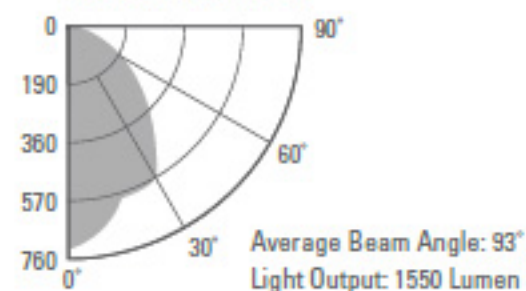

Wing Pendant series

Application

Above a table

On the ceiling

Features

- Rotational adjustment

Indoor Distribution Curve Wing Pendant I

Indoor Distribution Curve Wing Pendant II

Wing Pendant I

Dimensions

600

Luminosity

Product	Lamps	Voltage	Frequency	Current	Power	Flux
Wing Pendant I	Wing 4	220-240V	50-60Hz	80mA	14W	1000LM

Wing 4 - 14W

Wing Pendant II

Dimensions