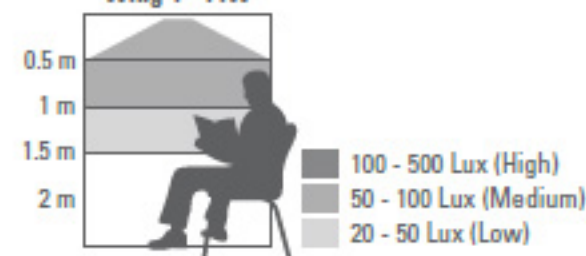

Wing Pendant I

Dimensions

600

Luminosity

Product	Lamps	Voltage	Frequency	Current	Power	Flux
Wing Pendant I	Wing 4	220-240V	50-60Hz	80mA	14W	1000LM

Wing 4 - 14W

Wing Pendant II

Dimensions